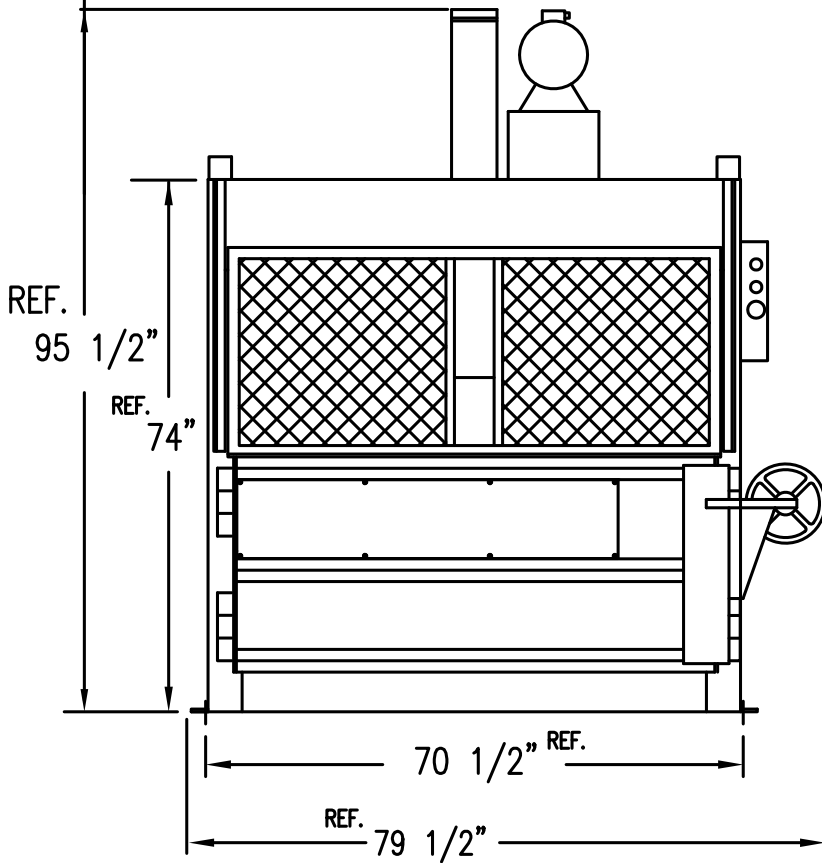

PTR BALER & COMPACTOR CO.

MAX TIP UP HEIGHT 103"

FRONT VIEW

SIDE VIEW

RAM STOPS APPROX. 20" FROM FLOOR

7/5/95

TITLE:

3600HDLP BALER

DWG. NO: AB3403042