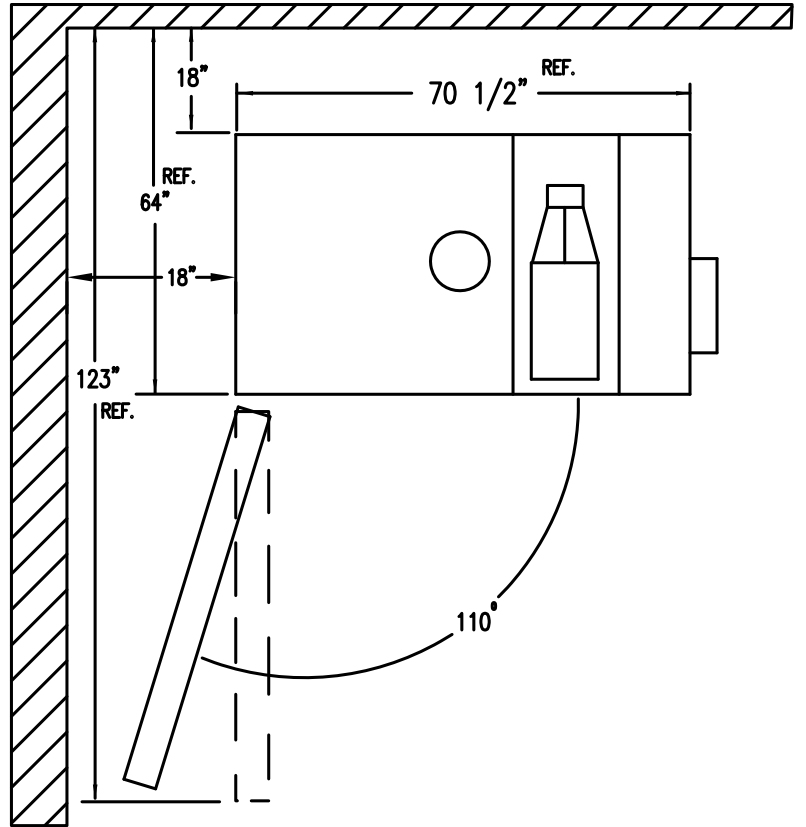

PTR BALER & COMPACTOR CO.

MAX TIP UP HEIGHT 103"

FRONT VIEW

SIDE VIEW

RAM STOPS APPROX. 20" FROM FLOOR

7/5/95

TITLE:

3600HDLP BALER

DWG. NO: AB3403042