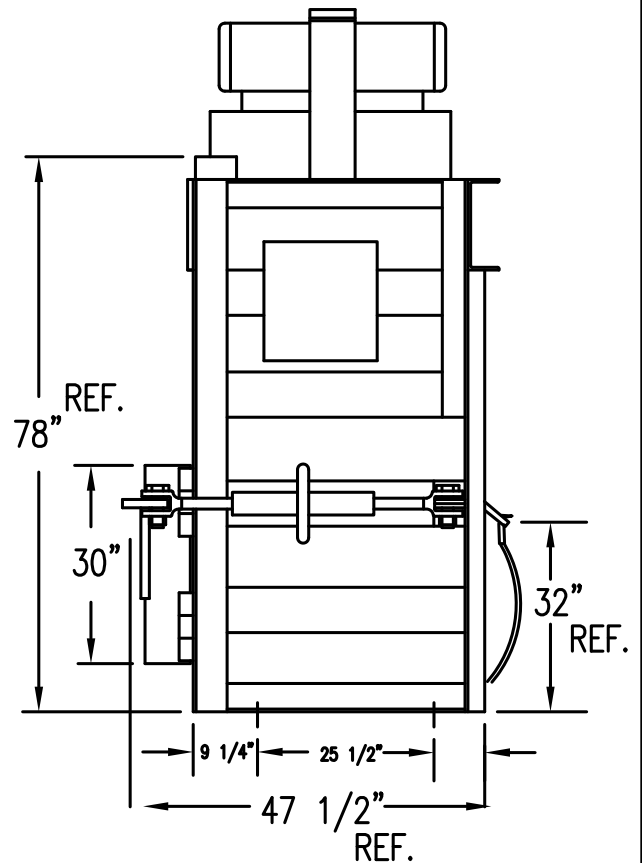

PTR BALER & COMPACTOR CO.

MAX TIP UP HEIGHT 103"

FRONT VIEW

SIDE VIEW

RAM STOPS APPROX. 20" FROM FLOOR

7/5/95

TITLE:

3600HDLP BALER

DWG. NO: AB3403042